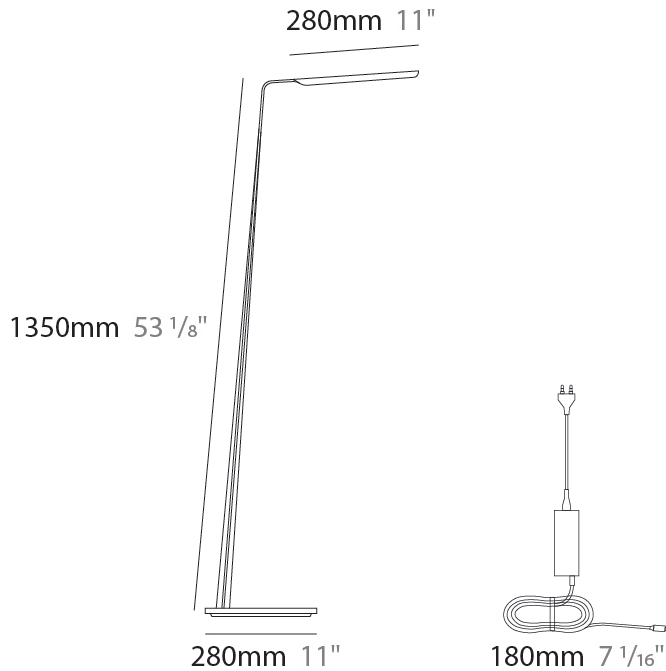

SWAN PORTABLE

D74009- -

base number
Color   Finish
Temperature   Options

1. To build a product code in our configurator select the specify button on the base model # product page
2. To build a manual product code on this datasheet choose from the options listed below in blue font and add the suffix to the base model #

GENERAL

Series: Swan
Brand: Tunto
Division: Design
Mounting Type: Portable
Mounting Location: Floor
Subcategory: Floor

PHYSICAL

Shape: Abstract
Length (mm): 390
Length (in): 15 ³/₈
Height (mm): 1350
Height (in): 53 ¹/₈
Light Distribution: Direct
Fixture Finish: WAL / ASH / OAK / BLK / WHI
Holder Finish: White
Fixture Material: Wood
Cable Details: 180mm / 70.87" cord and plug

ELECTRICAL

Lamp Type: LED
Input Wattage (W): 14
Dimming: Touch Dimming
Driver Location: Inline Transformer Plug
Input Voltage (V): 120

LED

Color Temperature (°K): 2700 / 3000
Max. Delivered Lumen (lm): 660 - 1090
CRI: >93 CRI
Lamp Life (hrs): 50000

OPTICAL

RATINGS AND CERTIFICATIONS

Certified By: Certified for North American Standards
IP rating: IP20

PROJECT
TYPE
SPECIFIER
QUANTITY
DATE