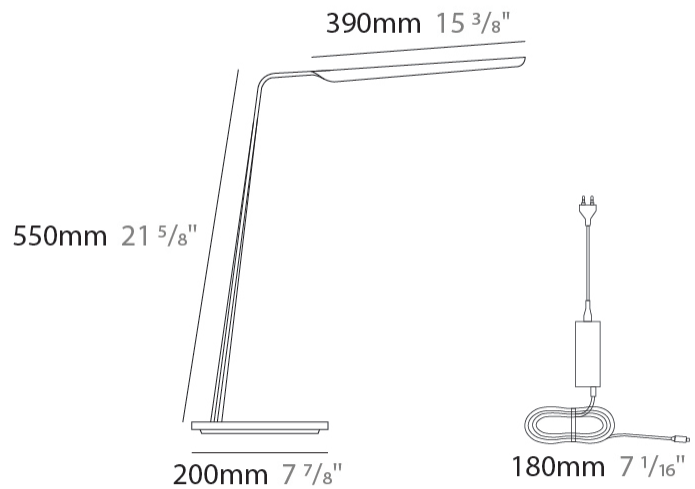

PROJECT	_____
TYPE	_____
SPECIFIER	_____
QUANTITY	_____
DATE	_____

SWAN PORTABLE

D74008- _____

base number   Color _____   Finish _____
                                         Temperature   Options

1. To build a product code in our configurator select the specify button on the base model # product page
2. To build a manual product code on this datasheet choose from the options listed below in blue font and add the suffix to the base model #

GENERAL

Series: Swan
Brand: Tunto
Division: Design
Mounting Type: Portable
Mounting Location: Table
Subcategory: Table

PHYSICAL

Shape: Abstract
Length (mm): 390
Length (in): 15 ³/₈
Height (mm): 550
Height (in): 21 ⁵/₈
Light Distribution: Direct
Fixture Finish: WAL / ASH / OAK / BLK / WHI
Fixture Material: Wood
Cable Details: 180mm / 70.87" cord and plug

ELECTRICAL

Lamp Type: LED
Input Wattage (W): 20
Dimming: Touch Dimming
Driver Location: Inline Transformer Plug
Input Voltage (V): 120

LED

Color Temperature (°K): 2700 / 3000
Max. Delivered Lumen (lm): 660 - 1090
CRI: >93 CRI
Lamp Life (hrs): 50000

OPTICAL

RATINGS AND CERTIFICATIONS

Certified By: Certified for North American Standards
IP rating: IP20